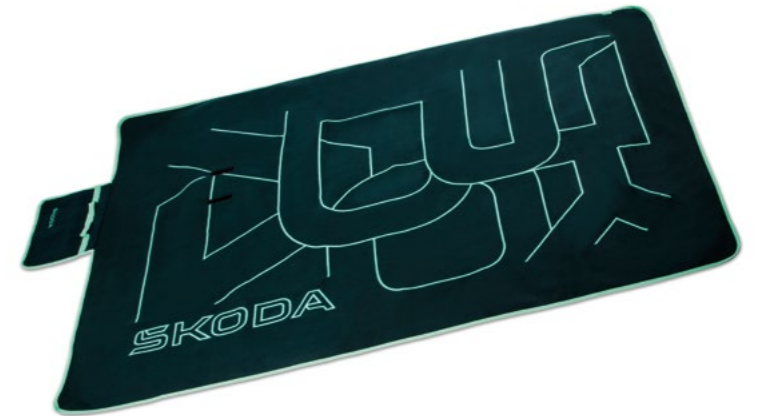

Picnic blanket

Material: 100% polyester, PEVA
Dimensions: 140 × 211 cm, folded: 40 × 30 × 11 cm
Colour: emerald green, electric green

000 084 509D