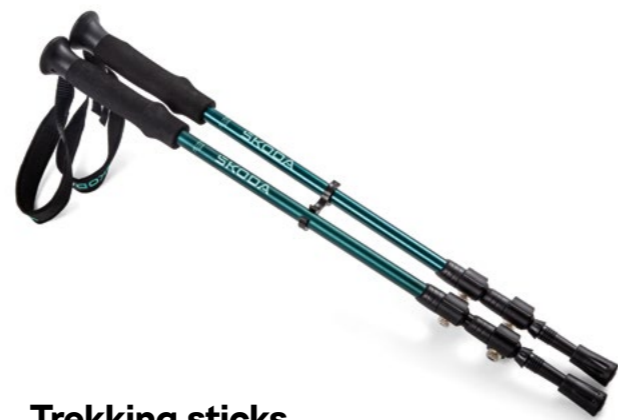

6U0 069 621

Hammock

Material: 100% nylon
Load capacity: 120 kg
Weight: 825 g
Colour: emerald green

6U0 069 620

Outdoor solar lamp

Material: silicone, plastic
Battery capacity: 600 mAh
Input power for charging: 2.5 W, 5 V/0.5 A
Charging time: 1–2 h
Waterproof level: IP67
Colour: emerald green, white

6U0 069 690A

Trekking sticks

Material: alloy 7075, wolfram
Handle: EVA molding
Length: 63–135 cm
Weight: 508 g
Colour: emerald green, black

6U0 087 632

LED head lamp with USB charging

Material: plastic ABS, rubber band
Power: 5 W (max.)
Charging time: 3 h
Waterproof level: IP44
Colour: emerald green, black