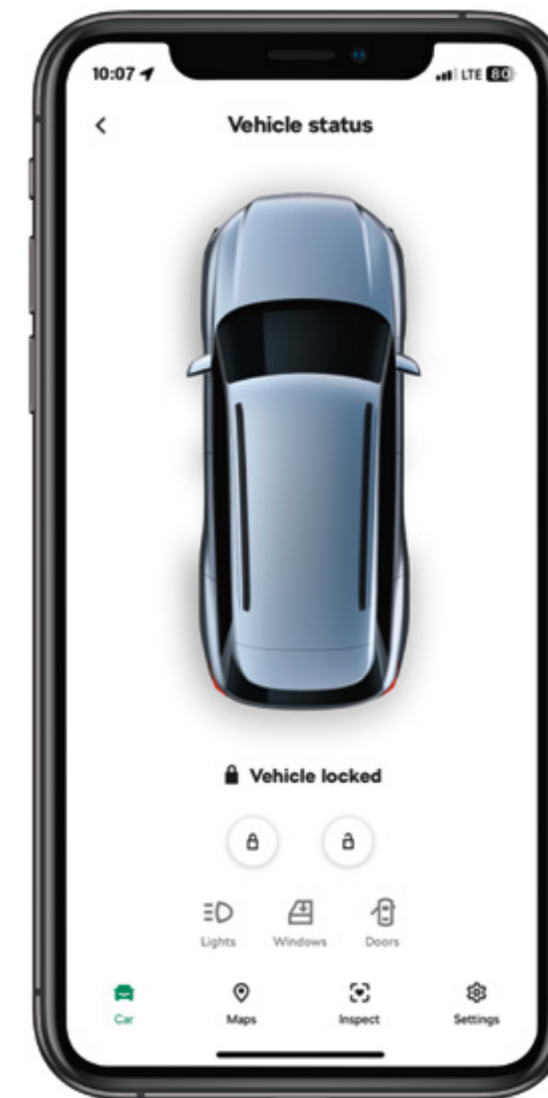

Decorative door sill strips – rear

57H 071 303C | black

Connectivity

USB-C to USB-A 3.0 Adapter

000 051 443J

MyŠkoda

Škoda connect and other digital services in your pocket.

It's about the journey, not just the destination and with the Škoda Kodiaq, everyone in the vehicle can enjoy the trip. A connected multimedia system makes it easy to communicate with friends and family, get the information you need, and keep you and your passengers happy and entertained while you drive.

With MyŠkoda you can enjoy even greater interaction with your vehicle. Use the app to remotely check the status of your vehicle, lock or unlock it, or display its parking position. Benefit from statistical insights into your last trip and use them to plan a more efficient route next time. The app also offers access to the vehicle manual or allows you to interact with your preferred service partner, with a number of further functions just waiting to be explored.

With MyŠkoda in place, your car remains under your control at all times. The app is available for download via the App Store (iOS) and Google Play (Android). Škoda Connect services are available based on the ordered service bundle: Infotainment Online or Proactive Service and Remote Access.