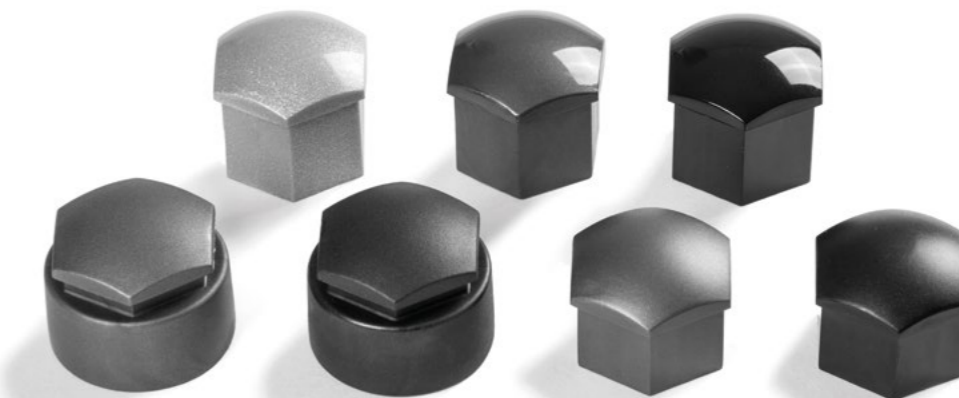

Škoda
Lifestyle

Badminton

Material: aluminium, plastic, polyester case
Dimensions: 69 × 23 × 8 cm
Colour: electric green, black

6U0 050 540

Functional towel

Material: 80% polyester, 20% nylon
Dimensions: 75 × 150 cm
Colour: emerald green, electric green