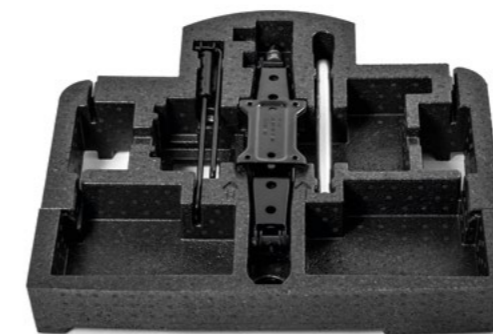

Spare wheel set

5E3 093 860B