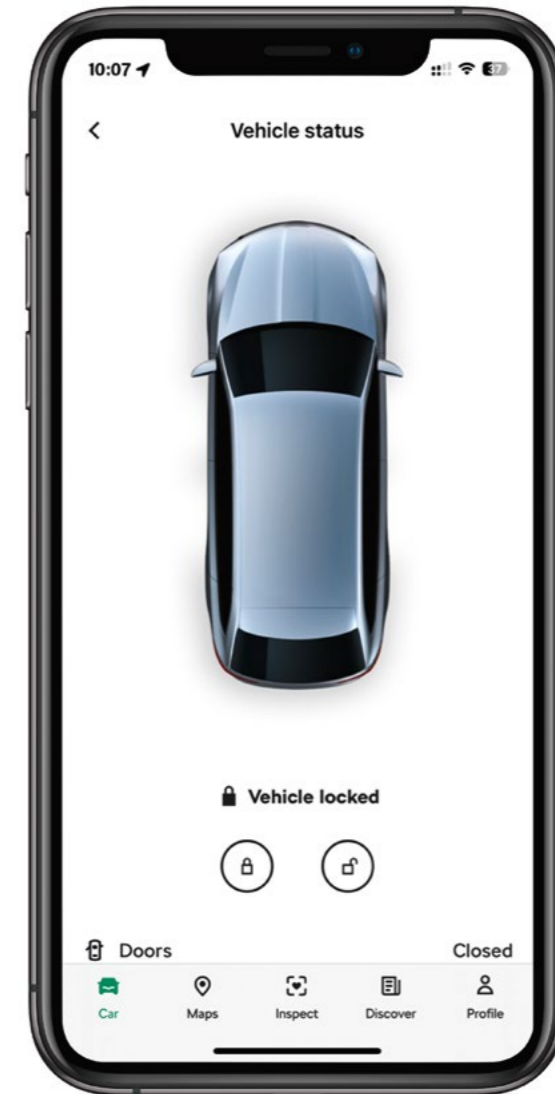

000 051 443J

MyŠkoda

Škoda connect and other digital services in your pocket.

It's about the journey, not just the destination and with the Škoda Octavia, everyone in the vehicle can enjoy the trip. A connected multimedia system makes it easy to communicate with friends and family, get the information you need, and keep you and your passengers happy and entertained while you drive.

With MyŠkoda you can enjoy even greater interaction with your vehicle. Use the app to remotely check the status of your vehicle, lock or unlock it, or display its parking position. Benefit from statistical insights into your last trip and use them to plan a more efficient route next time. The app also offers access to the vehicle manual or allows you to interact with your preferred service partner, with a number of further functions just waiting to be explored.

With MyŠkoda in place, your car remains under your control at all times. The app is available for download via the App Store (iOS) and Google Play (Android). Škoda Connect services are available based on the ordered service bundle: Infotainment Online or Proactive Service and Remote Access.