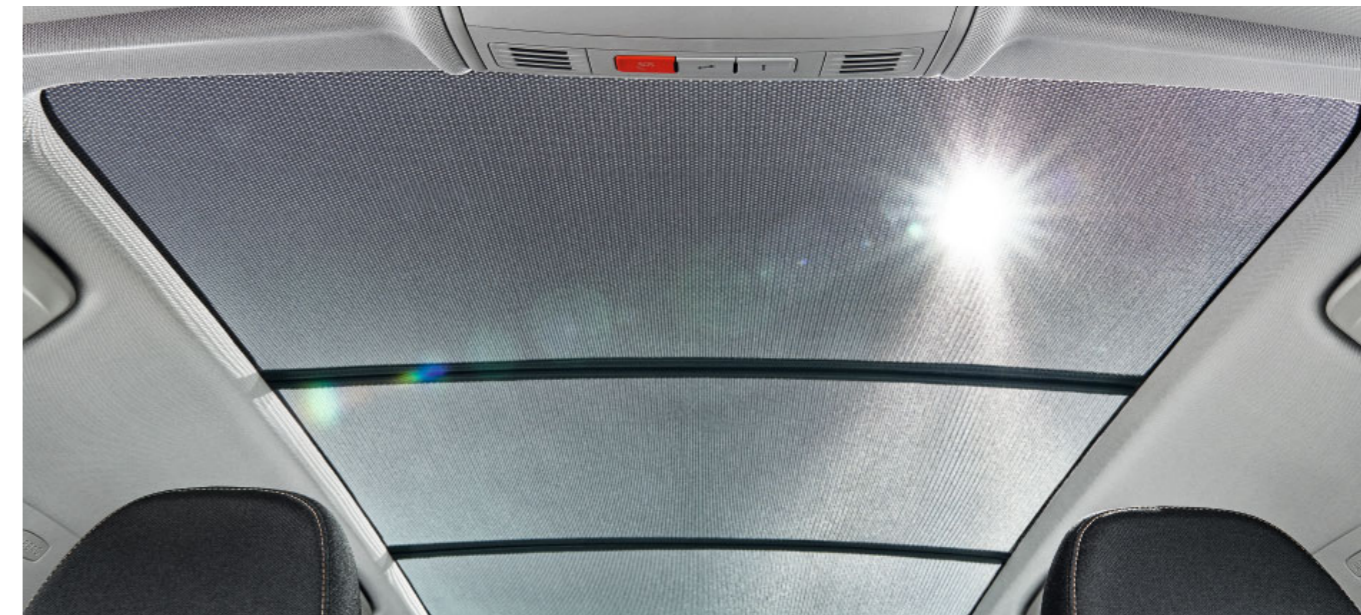

**Sun shade -  
panoramic sunroof**

6VA 064 365

**Net under  
parcel shelf**

5LE 065 110C

Transport

**Towbar – detachable**

6VE 092 155 + 6VE 055 202B |  
for vehicles with towbar preparation  
6VE 092 155 + 6VE 055 202B + 6VE 055 204 |  
for vehicles without towbar preparation